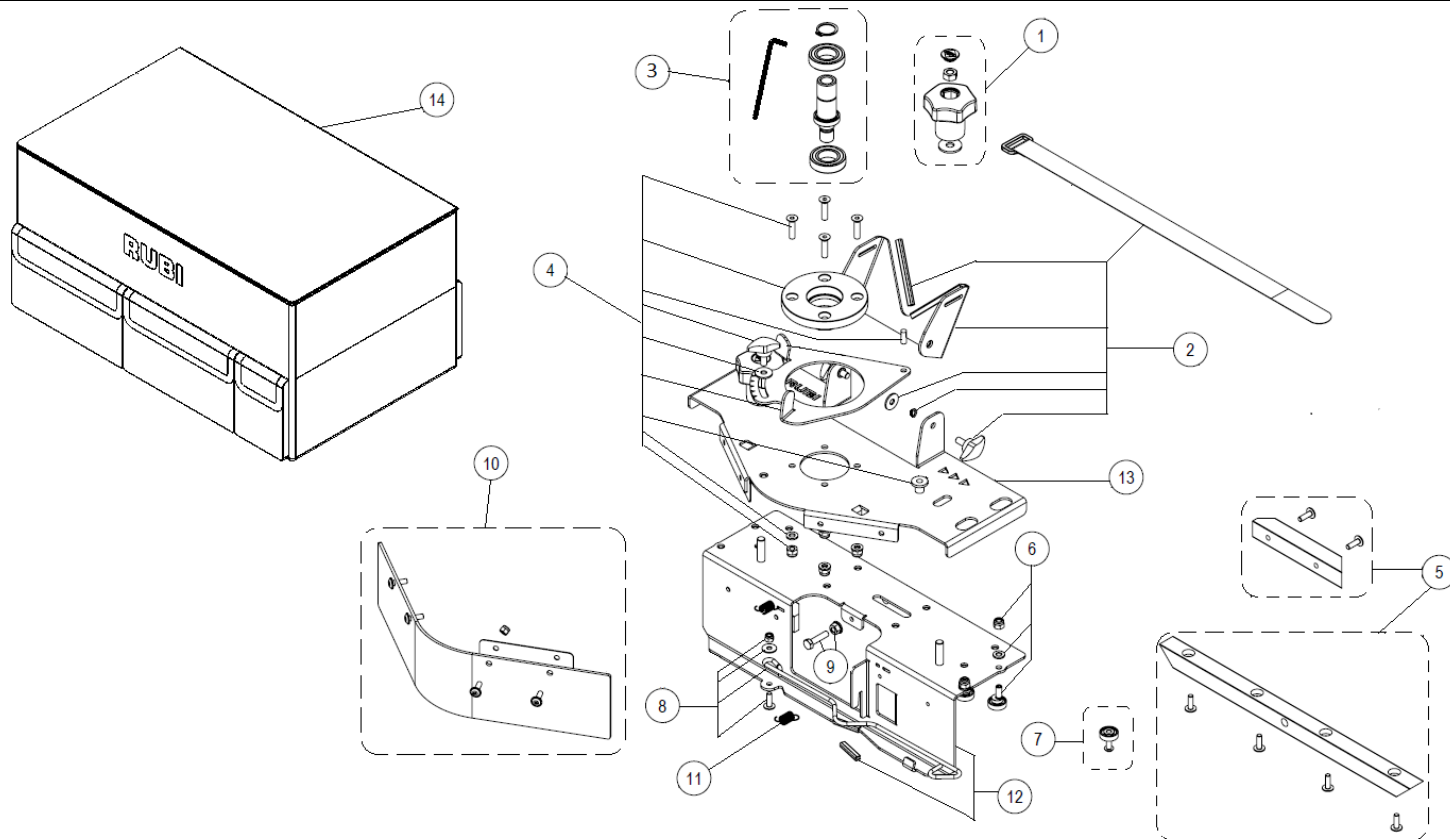

Part-list		ES	EN	Prod.
		GRUPO A	GROUP A	Pag. 1
Prod	ES	EN	EN	From serial num:
16956	RUBI PRO-EDGER	RUBI PRO-EDGER	RUBI PRO-EDGER	
16901	RUBI PRO-EDGER 5/8"-11	RUBI PRO-EDGER 5/8"-11	RUBI PRO-EDGER 5/8"-11	

Part-list	ES	EN	Prod.
1	16714 1 C.J.POMO PRO-EDGER	KNOB SET PRO-EDGER	
2	16715 1 C.J.FIJACION AM.PRO-EDGER	GRINDER FIXING SET PRO-EDGER	
3	16716 1 C.J.EJE PRO-EDGER	SHAFT SET PRO-EDGER	16956
3	16627 1 C.J.EJE PRO-EDGER USA	SHAFT SET PRO-EDGER USA	16901
4	16717 1 C.J.FIJACION EJE PRO-EDGER	SHAFT FIXING SET PRO-EDGER	
5	16954 1 SET PATINES RUBI PRO-EDGER	RUBI PRO-EDGER SLIDERS SET	
6	16718 1 C.J.RODAMIENTO EXC.PRO-EDGER	ECCEN.BEARING SET PRO-EDGER	
7	16719 1 C.J.RODAMIENTO CON.PRO-EDGER	CONCEN.BEARING SET PRO-EDGER	
8	16720 1 C.J.FIJACION ASPIRADOR PRO-EDGER	VACUUM FIXING SET PRO-EDGER	
9	16721 1 C.J.REGULADOR EJE PRO-EDGER	ADJUSTING AXLE SET PRO-EDGER	
10	16722 1 C.J.PROTECTOR PRO-EDGER	PROTECTOR SET PRO-EDGER	
11	16723 1 SET MUELLES PRO-EDGER	SPRING SET PRO-EDGER	
12	16724 1 C.J.CHASIS FRONTAL PRO-EDGER	FRONTAL CHASSIS SET PRO-EDGER	
13	16725 1 C.J.CHASIS PATIN PRO-EDGER	CHASSIS SKATE SET PRO-EDGER	
14	16726 1 C.J.MALETA PRO-EDGER	CASE SET PRO-EDGER	