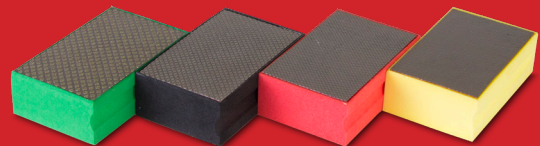

REF	REF
Polishing pad - Grit #60	61974
Polishing pad - Grit #120	61975
Polishing pad - Grit #200	61976
Polishing pad - Grit #400	61977